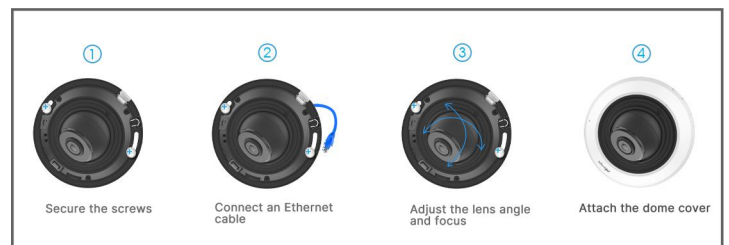

120dB Super WDR

Sensor-based WDR technology allows the camera to record greater scene details with true color reproduction even under the extreme back light and high contrast conditions. The ratio that the brightest light signal values divided by the darkest light signal values is up to 120dB.

4K Video Viewing Experience

The camera performs well in catching detailed image with 4K HD resolution regardless of the moving speed.

Easy Installation & Adjustment

With a built-in RJ45 port, PoE functionality and 3-axis mechanical design, the installation steps of IR Mini Dome Camera are as easy as ABC.