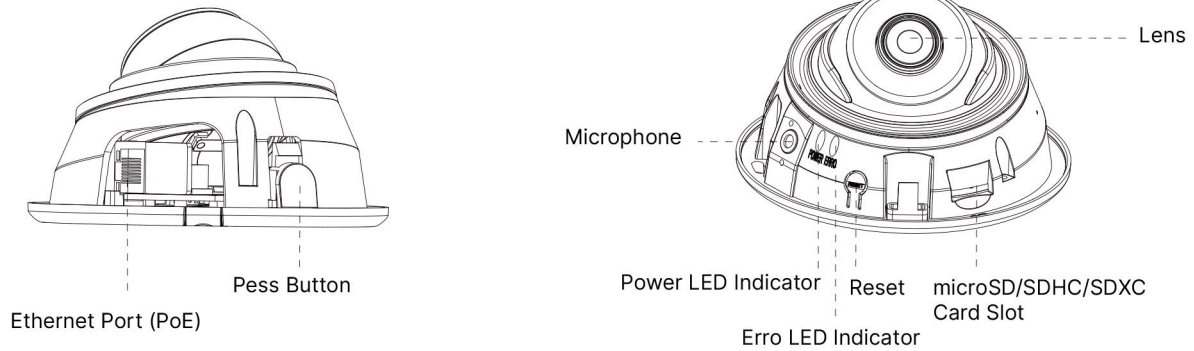

4K Video Viewing Experience

The camera performs well in catching detailed image with 4K HD resolution regardless of the moving speed.

Easy Installation & Adjustment

With a built-in RJ45 port, PoE functionality and 3-axis mechanical design, the installation steps of IR Mini Dome Camera are as easy as ABC.

AI IR Mini Dome Network Camera

Audio	Audio Compression	G.711/AAC/G.722/G.726		
	Audio Sampling Rate	8/16/32/48KHz		
	Audio Bit Rate	16~256kbps		
	Two-way Audio	N/A		
Intelligent Analytics	Video Analysis	Region Entrance, Region Exiting, Advanced Motion Detection, Tamper Detection, Line Crossing, Loitering, Object Left, Object Removed		
System	Storage	Support microSD/SDHC/SDXC Card Local Storage, up to 256G		
	Advanced Function	BLC, HLC, 2D DNR, 3D DNR, Defog, AWB, IP Address Filtering, AGC, Anti-flicker, Corridor Mode, Deblur		
	SIP/VoIP Support	Yes, Voice & Video-over-IP		
	Event Trigger	Motion Detection, Network Disconnection, Audio Alarm, etc.		
	Event Action	FTP Upload, SMTP Upload, SD Card Record, SIP Phone, HTTP Notification, etc.		
	System Compatibility	ONVIF Profile G & Q & S & T, API		
General	Working Temperature	-40°C~60°C		
	Working Humidity	0~90%(Non-condensing)		
	Power Supply	PoE (802.3af)		
	Power Consumption	2.6W MAX 4.6W MAX (With IR on)	3.3W MAX 5W MAX (With IR on)	3.7W MAX 5.4W MAX (With IR on)
	Weight	200g		
	Dimensions	Ø97.8mmX57.9mm		
	Warranty	3/5 Years		

AI IR Mini Dome Network Camera

Structure Diagrams

Units: mm

Accessories Support

A01 Pole Mount

Weight: 720g
Dimensions: 170*51.5*152.6mm

A03 External Corner Bracket

Weight: 900g
Dimensions: 170*152.5*76.3mm