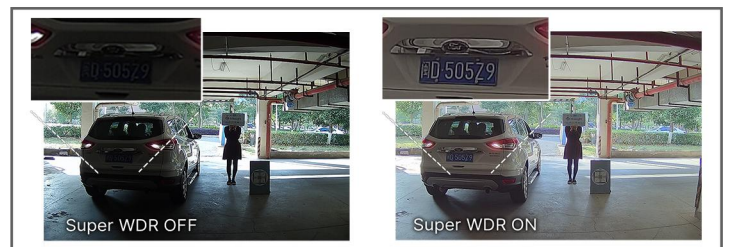

Milesight

AI IR Mini Dome Network Camera

NDAA 

DATASHEET

KEY FEATURES

- ▶ NDAA Compliance (The fully NDAA-compliant products are well suited for government, defense and a range of projects subject to the NDAA.)
- ▶ 0.005Lux Starlight (Deliver high detailed color images even in low light environment reaching 0.005Lux.)
- ▶ Advanced Functions (Boasting to support various advanced functions such as HLC, Defog, ROI.)
- ▶ Built-in Microphone (Supporting audio function to hear what is happening in front of the camera.)
- ▶ SIP (Session Initiation Protocol. Providing audio/alarm/intercom and video streaming for mobile phones and video phones.)
- ▶ 3-Axis Mechanical Design (Featuring 3-axis mechanical design for fast and easy adjustment of the camera's viewing angle.)
- ▶ 256G (Supporting ultra-large external microSD/SDHC/SDXC card storage up to 256G.)
- ▶ Smart Stream (Bandwidth, storage and bit rate save with Smart Stream ON, eg, H.265+ saves 70%~80% bandwidth of H.264.)

AI Video Analytics

The AI Camera Series can intelligently filter objects to focus on human and vehicle detection in multiple events such as Region Entrance, Region Exiting, Loitering, Advanced Motion Detection, etc.

120dB Super WDR

Sensor-based WDR technology allows the camera to record greater scene details with true color reproduction even under the extreme back light and high contrast conditions. The ratio that the brightest light signal values divided by the darkest light signal values is up to 120dB.

4K Video Viewing Experience

The camera performs well in catching detailed image with 4K HD resolution regardless of the moving speed.

Easy Installation & Adjustment

With a built-in RJ45 port, PoE functionality and 3-axis mechanical design, the installation steps of IR Mini Dome Camera are as easy as ABC.