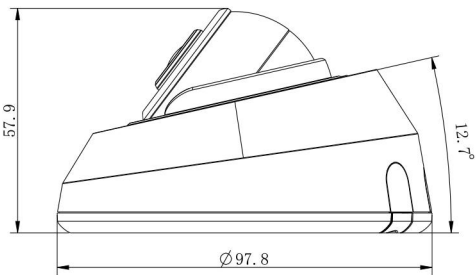

AI IR Mini Dome Network Camera

Audio	Audio Compression	G.711/AAC/G.722/G.726		
	Audio Sampling Rate	8/16/32/48KHz		
	Audio Bit Rate	16~256kbps		
	Two-way Audio	N/A		
Intelligent Analytics	Video Analysis	Region Entrance, Region Exiting, Advanced Motion Detection, Tamper Detection, Line Crossing, Loitering, Object Left, Object Removed		
System	Storage	Support microSD/SDHC/SDXC Card Local Storage, up to 256G		
	Advanced Function	BLC, HLC, 2D DNR, 3D DNR, Defog, AWB, IP Address Filtering, AGC, Anti-flicker, Corridor Mode, Deblur		
	SIP/VoIP Support	Yes, Voice & Video-over-IP		
	Event Trigger	Motion Detection, Network Disconnection, Audio Alarm, etc.		
	Event Action	FTP Upload, SMTP Upload, SD Card Record, SIP Phone, HTTP Notification, etc.		
	System Compatibility	ONVIF Profile G & Q & S & T, API		
General	Working Temperature	-40°C~60°C		
	Working Humidity	0~90%(Non-condensing)		
	Power Supply	PoE (802.3af)		
	Power Consumption	2.6W MAX 4.6W MAX (With IR on)	3.3W MAX 5W MAX (With IR on)	3.7W MAX 5.4W MAX (With IR on)
	Weight	200g		
	Dimensions	Ø97.8mmX57.9mm		
	Warranty	3/5 Years		

AI IR Mini Dome Network Camera

Structure Diagrams

Units: mm

Accessories Support

A01 Pole Mount

Weight: 720g
Dimensions: 170*51.5*152.6mm

A03 External Corner Bracket

Weight: 900g
Dimensions: 170*152.5*76.3mm