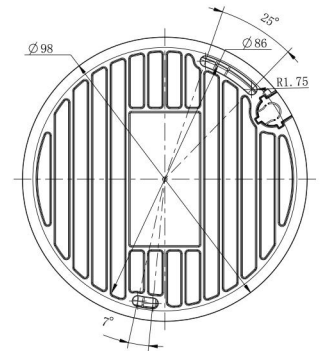

4K Video Viewing Experience

The camera performs well in catching detailed image with 4K HD resolution regardless of the moving speed.

Easy Installation & Adjustment

With a built-in RJ45 port, PoE functionality and 3-axis mechanical design, the installation steps of IR Mini Dome Camera are as easy as ABC.

AI IR Mini Dome Network Camera

Audio	Audio Compression	G.711/AAC/G.722/G.726		
	Audio Sampling Rate	8/16/32/48KHz		
	Audio Bit Rate	16~256kbps		
	Two-way Audio	N/A		
Intelligent Analytics	Video Analysis	Region Entrance, Region Exiting, Advanced Motion Detection, Tamper Detection, Line Crossing, Loitering, Object Left, Object Removed		
System	Storage	Support microSD/SDHC/SDXC Card Local Storage, up to 256G		
	Advanced Function	BLC, HLC, 2D DNR, 3D DNR, Defog, AWB, IP Address Filtering, AGC, Anti-flicker, Corridor Mode, Deblur		
	SIP/VoIP Support	Yes, Voice & Video-over-IP		
	Event Trigger	Motion Detection, Network Disconnection, Audio Alarm, etc.		
	Event Action	FTP Upload, SMTP Upload, SD Card Record, SIP Phone, HTTP Notification, etc.		
	System Compatibility	ONVIF Profile G & Q & S & T, API		
General	Working Temperature	-40°C~60°C		
	Working Humidity	0~90%(Non-condensing)		
	Power Supply	PoE (802.3af)		
	Power Consumption	2.6W MAX 4.6W MAX (With IR on)	3.3W MAX 5W MAX (With IR on)	3.7W MAX 5.4W MAX (With IR on)
	Weight	200g		
	Dimensions	Ø97.8mmX57.9mm		
	Warranty	3/5 Years		

AI IR Mini Dome Network Camera

Structure Diagrams

Units: mm

Accessories Support

A01 Pole Mount

Weight: 720g
Dimensions: 170*51.5*152.6mm

A03 External Corner Bracket

Weight: 900g
Dimensions: 170*152.5*76.3mm

A71 Wall Mount

Weight: 530g
Dimensions: 162*124*78 mm

A82 Recessed Mount

Weight: 475g
Dimension: Ø168.7*91.3mm

Milesight Technology | www.milesight.com
Contact Us: sales@milesight.com support@milesight.com