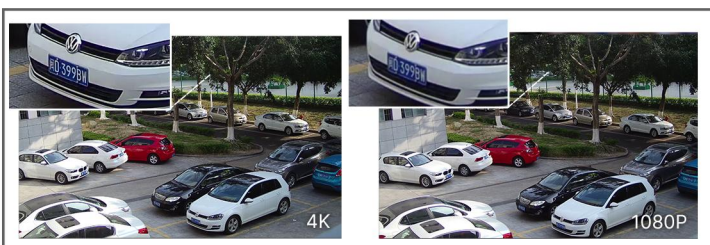

4K Video Viewing Experience

The camera performs well in catching detailed image with 4K HD resolution regardless of the moving speed.