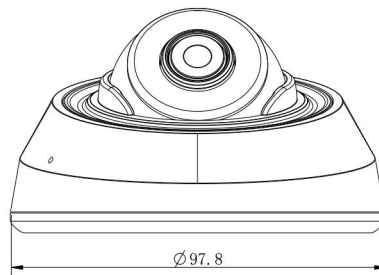

4K Video Viewing Experience

The camera performs well in catching detailed image with 4K HD resolution regardless of the moving speed.

Easy Installation & Adjustment

With a built-in RJ45 port, PoE functionality and 3-axis mechanical design, the installation steps of IR Mini Dome Camera are as easy as ABC.

AI IR Mini Dome Network Camera

Audio	Audio Compression	G.711/AAC/G.722/G.726		
	Audio Sampling Rate	8/16/32/48KHz		
	Audio Bit Rate	16~256kbps		
	Two-way Audio	N/A		
Intelligent Analytics	Video Analysis	Region Entrance, Region Exiting, Advanced Motion Detection, Tamper Detection, Line Crossing, Loitering, Object Left, Object Removed		
System	Storage	Support microSD/SDHC/SDXC Card Local Storage, up to 256G		
	Advanced Function	BLC, HLC, 2D DNR, 3D DNR, Defog, AWB, IP Address Filtering, AGC, Anti-flicker, Corridor Mode, Deblur		
	SIP/VoIP Support	Yes, Voice & Video-over-IP		
	Event Trigger	Motion Detection, Network Disconnection, Audio Alarm, etc.		
	Event Action	FTP Upload, SMTP Upload, SD Card Record, SIP Phone, HTTP Notification, etc.		
	System Compatibility	ONVIF Profile G & Q & S & T, API		
General	Working Temperature	-40°C~60°C		
	Working Humidity	0~90%(Non-condensing)		
	Power Supply	PoE (802.3af)		
	Power Consumption	2.6W MAX 4.6W MAX (With IR on)	3.3W MAX 5W MAX (With IR on)	3.7W MAX 5.4W MAX (With IR on)
	Weight	200g		
	Dimensions	Ø97.8mmX57.9mm		
	Warranty	3/5 Years		

AI IR Mini Dome Network Camera

Structure Diagrams

Units: mm

Accessories Support

A01 Pole Mount

Weight: 720g
Dimensions: 170*51.5*152.6mm

A03 External Corner Bracket

Weight: 900g
Dimensions: 170*152.5*76.3mm

A71 Wall Mount

Weight: 530g
Dimensions: 162*124*78 mm

A82 Recessed Mount

Weight: 475g
Dimension: Ø168.7*91.3mm

Milesight Technology | www.milesight.com
Contact Us: sales@milesight.com support@milesight.com